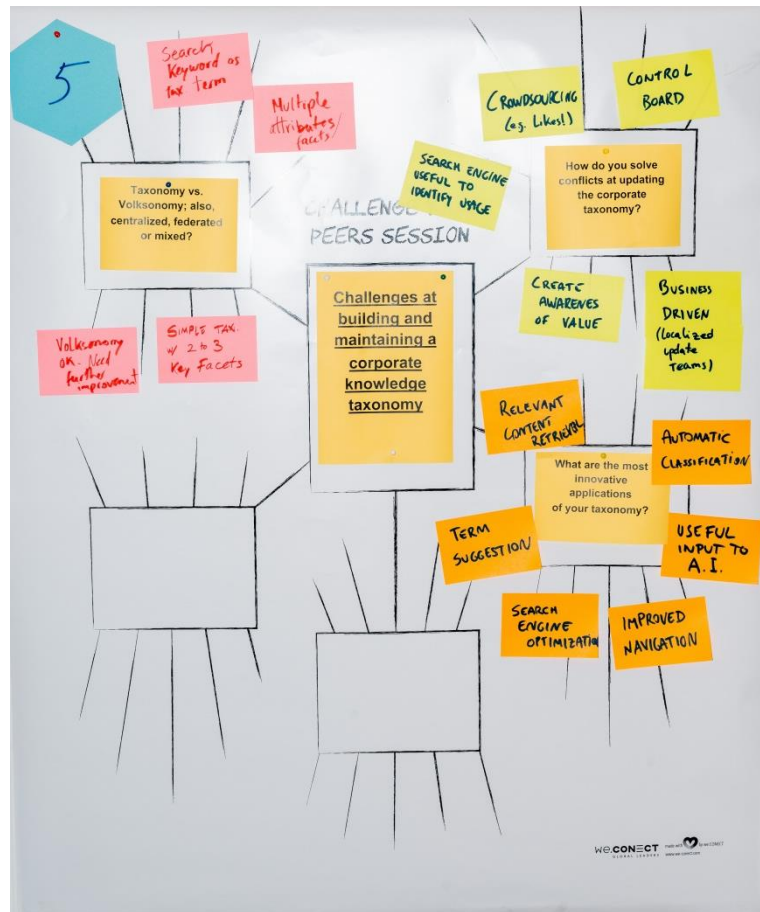

ENTERPRISE BUSINESS
Collaboration

Size of (country employees)	Corporate Language	Split White / Blue Colors	Comms Reach (White / Blue)	Nv Countries
30.000	DE/EN	60:40	✓/∅	40
47.000	ES	100: /	✓/-	18
500.000	DE/EN	50:50	✓/≈	220
1.000	EN	70:30	✓/∅	4
300	EN	100	✓	15
5.400	EN	100	✓	9
72.000	EN	66:33	✓/∅	81

ENTERPRISE BUSINESS
Collaboration